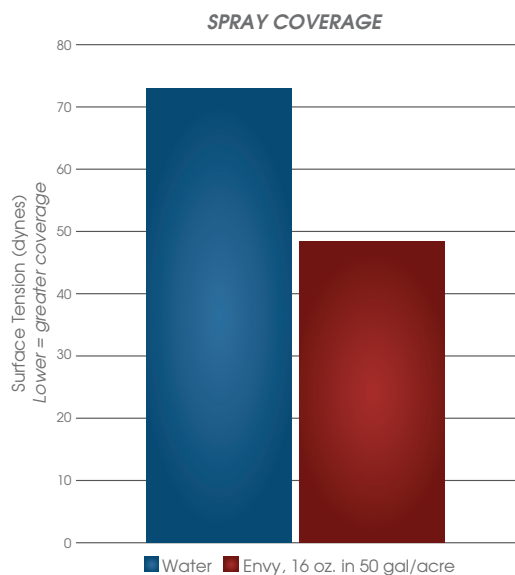

ENHANCED AESTHETICS

Turf treated with Envy has a natural, green color. It can be applied to actively growing turf to improve its appearance or mask areas discolored by drought, insects, disease or traffic. Envy can also replace over-seeding on warm-season turf, saving seed, fertilizer, water and labor.

ADDITIONAL BENEFITS

Easy to use:

- Turf: 16 ounces in 50 gallons of spray solution per acre
- Ornamentals: 16 ounces in 50 gallons of spray solution applied to drip

Stable and compatible:

- Stores, mixes and loads at low temperatures
- Compatible with most foliar applied products

Lelacheur Park - home of the Lowell Spinners. Lowell, MA

IMPROVED COVERAGE & ADHESION

The performance of a pigment is affected by coverage on, and adhesion to, the plant's surface. Pigments applied alone, do not adequately spread or stick to turf, trees or shrubs. Envy contains adjuvants that disperse the pigment evenly across the waxy plant cuticle, resulting in a thinner spray coating that dries quicker and promotes better adhesion of the pigment and its tank mix partners, such as fungicides or plant nutrients.

SPRAY VISIBILITY

When applied at a low use rate, Envy is an effective spray pattern indicator, eliminating waste due to overlaps and skips, while indicating drift and improper application.

ENVY is a trademark of Precision Laboratories, Inc.